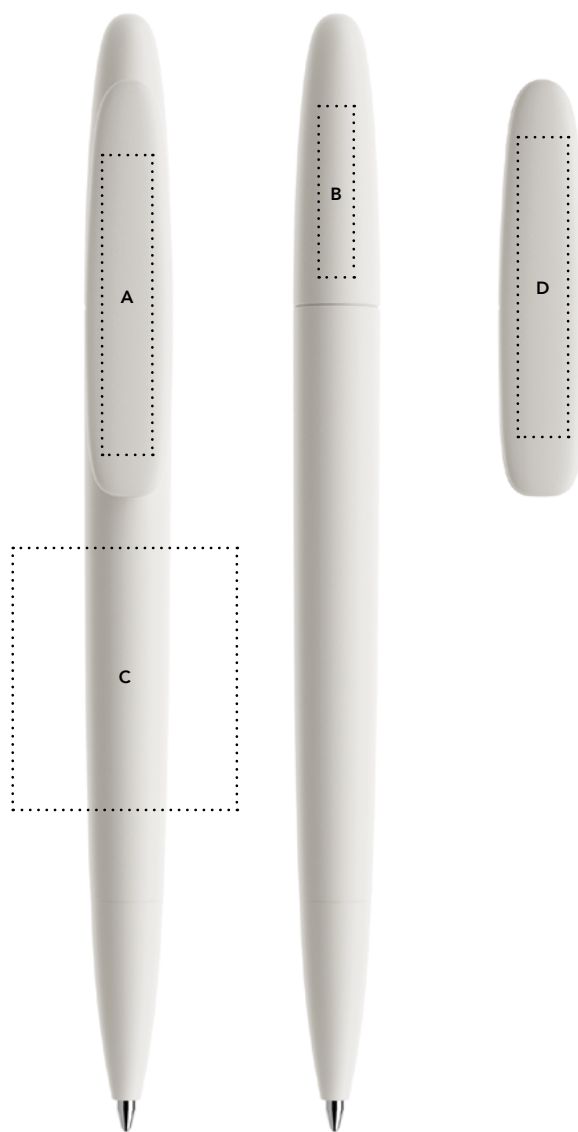

# DS5

Personality pens. Swiss made.

**prodir**®

**Print areas**

		mm	Inch	Print	Notes
A	Clip	40 × 7	1,57 × 0,28	6 colours	Soft touch version 2 colours
B	Back cap	23 × 5	0,90 × 0,20	1 colour	-
C	Body	35 × 30	1,38 × 1,18	4 colours	Not available for Soft touch surface
D	Clip cover	40 × 7	1,57 × 0,28	2 colours	-

**QR Code's print areas. Each pen can feature only one QR Code.**

		mm	Inch	Print	Notes
A	Clip	40 × 7	1,57 × 0,28	2 colours + white layer	Soft touch version 1 colour + white layer
D	Clip cover	40 × 7	1,57 × 0,28	2 colours + white layer	-

More info at [prodir.com/cloudpens](http://prodir.com/cloudpens)

Product code

- 1** Writing system  
T Twist ball pen
- 2** Cap and body  
F Frosted  
T Transparent  
M Matt  
P Polished  
R Soft touch
- 3** Nose cone  
F Frosted  
T Transparent  
M Matt  
P Polished  
R Soft touch  
S Satin finish metal  
C Chrome finish metal
- 4** Clip cover  
M Matt  
P Polished

Refills

**Standard** Floating Ball® lead free 1.0 mm  
All Prodir pens are refillable.

Configure your pen at [prodir.com](http://prodir.com)

Clip cover option (Available only for Soft touch surfaces)

Cap, body and nose cone