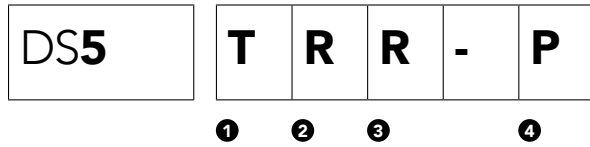

Product code

- **1** Writing system
  T Twist ball pen
- **2** Cap and body
  F Frosted
  T Transparent
  M Matt
  P Polished
  R Soft touch
- **3** Nose cone
  F Frosted
  T Transparent
  M Matt
  P Polished
  R Soft touch
  S Satin finish metal
  C Chrome finish metal
- **4** Clip cover
  M Matt
  P Polished

Refills

Standard Floating Ball® lead free 1.0 mm
All Prodir pens are refillable.

Configure your pen at prodir.com