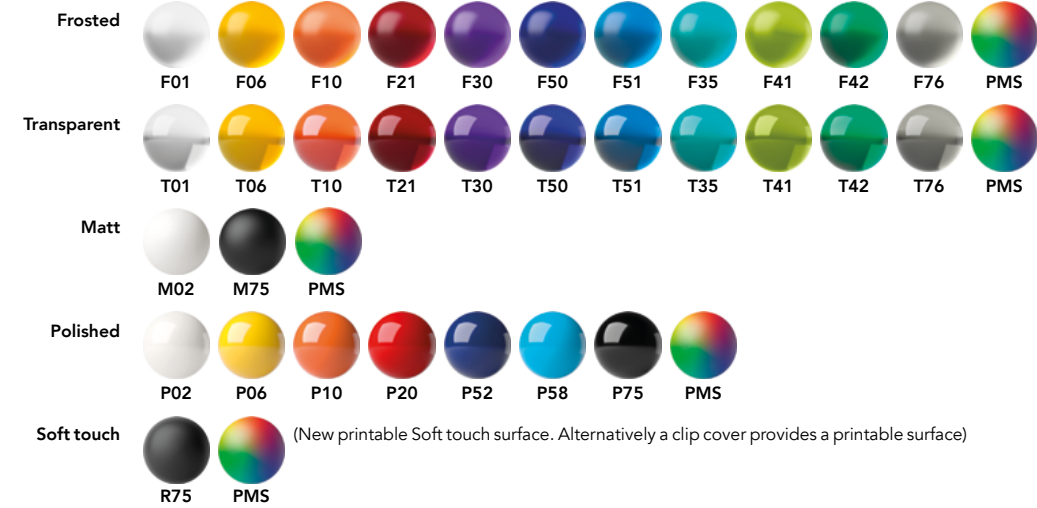

**QR Code's print areas. Each pen can feature only one QR Code.**

		mm	Inch	Print	Notes
A	Clip	40 × 7	1,57 × 0,28	2 colours + white layer	Soft touch version 1 colour + white layer
D	Clip cover	40 × 7	1,57 × 0,28	2 colours + white layer	-

More info at [prodir.com/cloudpens](http://prodir.com/cloudpens)

Product code

- 1** Writing system  
T Twist ball pen
- 2** Cap and body  
F Frosted  
T Transparent  
M Matt  
P Polished  
R Soft touch
- 3** Nose cone  
F Frosted  
T Transparent  
M Matt  
P Polished  
R Soft touch  
S Satin finish metal  
C Chrome finish metal
- 4** Clip cover  
M Matt  
P Polished

Refills

**Standard** Floating Ball® lead free 1.0 mm  
All Prodir pens are refillable.

Configure your pen at [prodir.com](http://prodir.com)

Clip cover option (Available only for Soft touch surfaces)

Cap, body and nose cone

Metal nose cone (Not available for Soft touch and regenerated surfaces)

**Minimum order quantity**  
500 pens  
For PMS starting from 10.000 pieces

**antibacterial**

Antibacterial Protection available for all colours and surfaces starting from 10.000 pcs.  
Not available for Soft touch, Varnished, Biotic, Shell, Stone and Metal surfaces.