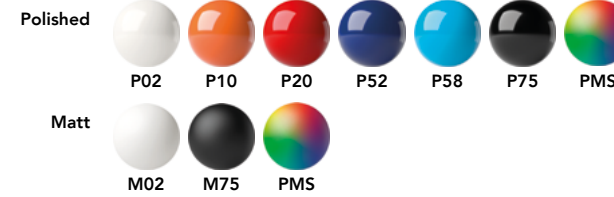

Clip cover option (Available only for Soft touch surfaces)